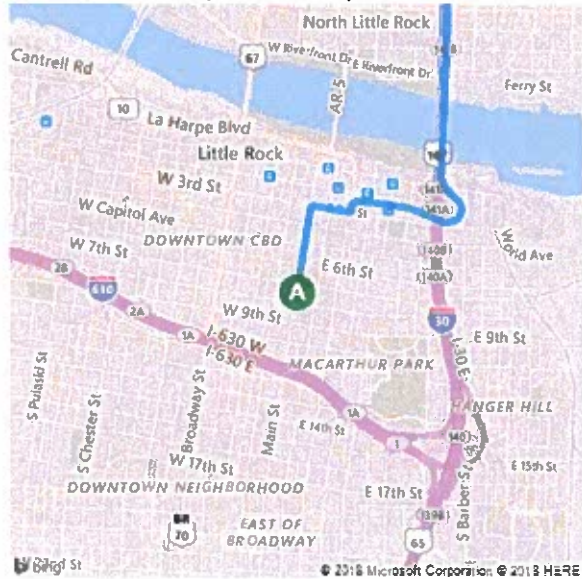

A 700 Main St, Little Rock, AR 72201