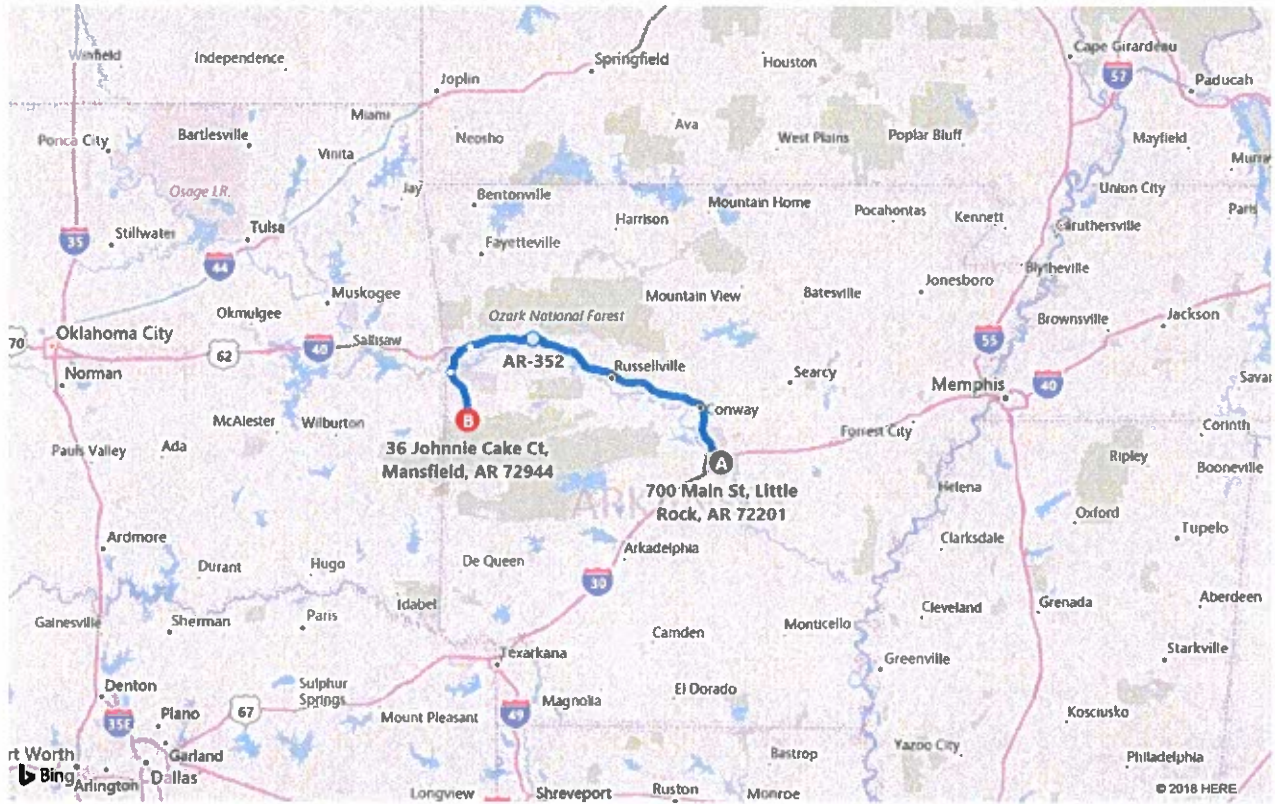

These directions are subject to the Microsoft® Service Agreement and are for informational purposes only. No guarantee is made regarding their completeness or accuracy. Construction projects, traffic, or other events may cause actual conditions to differ from these results. Map and traffic data © 2018 HERE™.